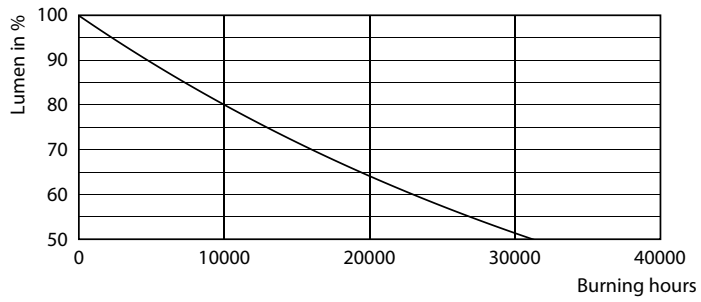

Decorative LEDbulbs

Lifetime

LEDbulb Class-giant 40W E27 G200 Gold DIM