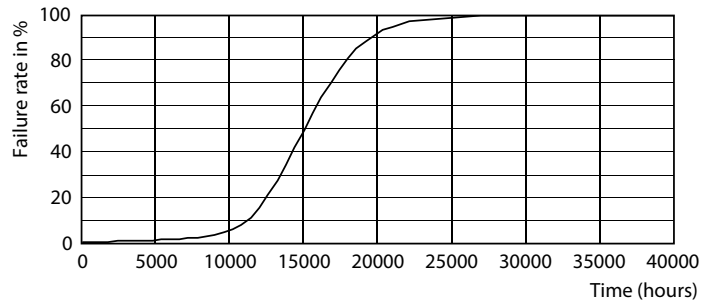

Decorative LEDbulbs

Lifetime

LEDbulb Class-giant 40W E27 G200 Gold DIM