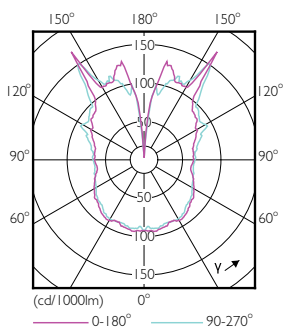

Photometric data

LEDbulb Class-giant 40W E27 G200 Gold DIM