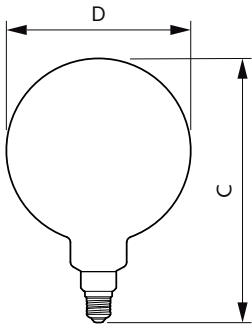

### Product data

General Information	
Cap-Base	E27 [ E27]
Nominal Lifetime (Nom)	15000 h
Switching Cycle	20000X
Technical Type	6.5-40W
Light Technical	
Color Code	820 [ CCT of 2000K]
Luminous Flux (Nom)	470 lm
Luminous Flux (Rated) (Nom)	470 lm
Color Designation	Flame
Correlated Color Temperature (Nom)	2000 K
Luminous Efficacy (rated) (Nom)	72.00 lm/W
Color Consistency	<6
Color Rendering Index (Nom)	80
LLMF At End Of Nominal Lifetime (Nom)	70 %
Operating and Electrical	
Input Frequency	50 Hz
Power (Rated) (Nom)	6.5 W
Lamp Current (Nom)	40 mA
Wattage Equivalent	40 W
Starting Time (Nom)	0.5 s

## Dimensional drawing

Bulb G200 230V 7.5-40W 470lm 2000K E27 D

Product	D	C
LED classic-giant 40W E27 G200 GOLD DIM	200 mm	286 mm