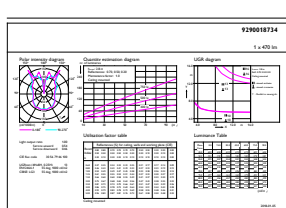

General Uniform Lighting