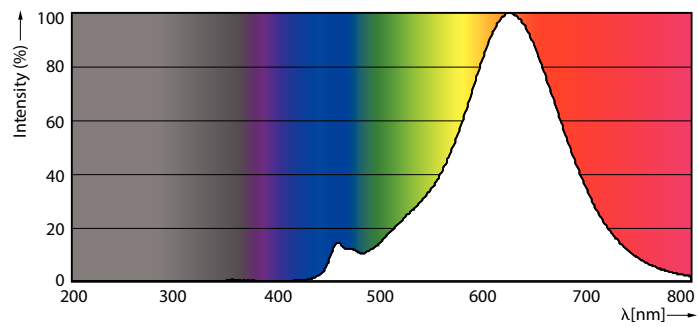

Photometric data

LEDbulb Class-giant 40W E27 G200 Gold DIM